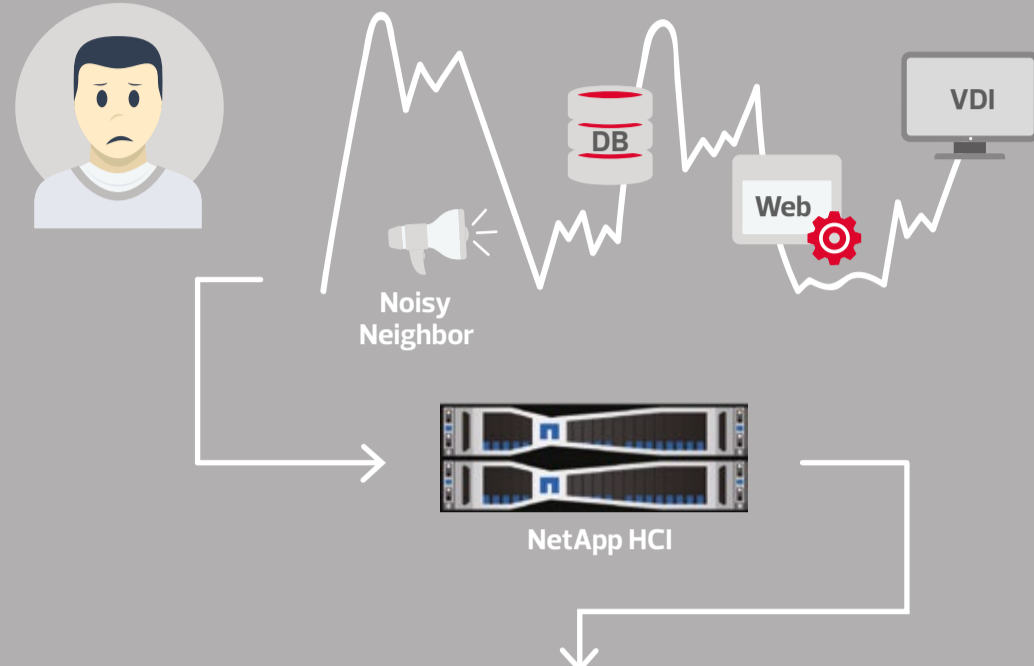

NETAPP HCI. ENTERPRISE-SCALE.

Break free from the limits of today's hyper converged solutions.

Focus on innovation that can transform you into a data-centric organisation.

Explore four ways below that NetApp HCI can help you build a Next Generation Data Centre.

Today's Data Centre

- Siloed
- Stressed Out
- Rigid Procurement
- Over/Under Provisioned
- Complex Management

FROM UNPREDICTABLE PERFORMANCE...

TO GUARANTEED PERFORMANCE

Consolidate All Your Mixed Workloads with Predictable Performance on One System

FROM FORKLIFT UPGRADES...

TO FLEXIBLE SCALING

Scale on Your Terms

FROM BOTTLENECKS...

TO AUTOMATED INFRASTRUCTURE

Transform and Empower IT Operations

FROM DATA SILOS...

TO NETAPP DATA FABRIC