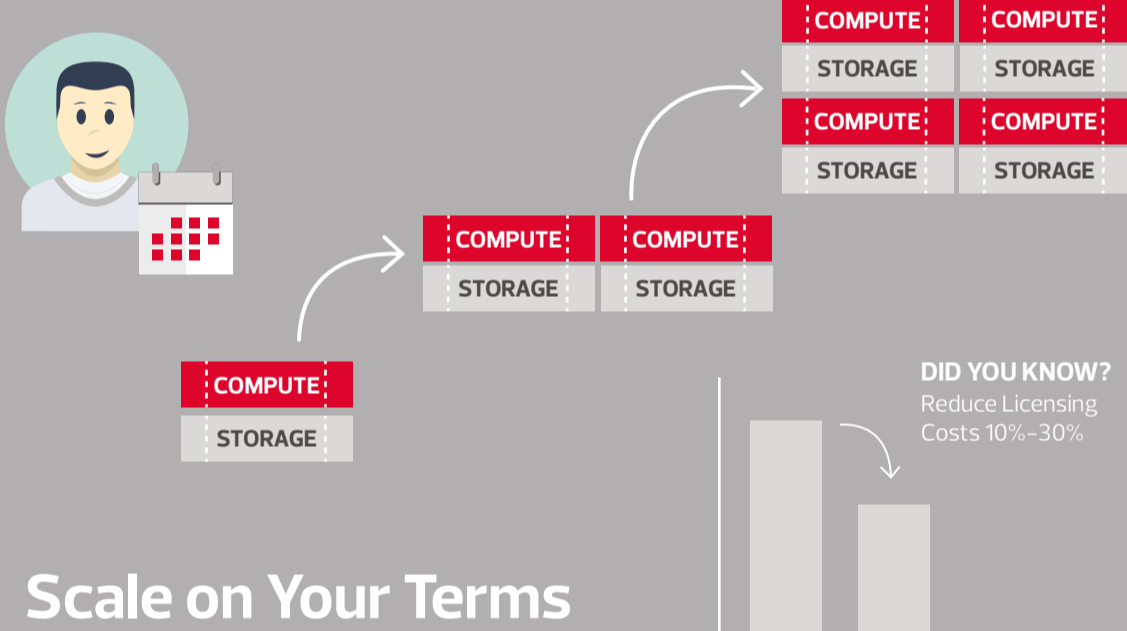

Today's Data Centre

- Siloed
- Stressed Out
- Rigid Procurement
- Over/Under Provisioned
- Complex Management

FROM UNPREDICTABLE PERFORMANCE...

TO GUARANTEED PERFORMANCE

Consolidate All Your Mixed Workloads with Predictable Performance on One System

FROM FORKLIFT UPGRADES...

TO FLEXIBLE SCALING

Scale on Your Terms

FROM BOTTLENECKS...

TO AUTOMATED INFRASTRUCTURE

Transform and Empower IT Operations

FROM DATA SILOS...

TO NETAPP DATA FABRIC